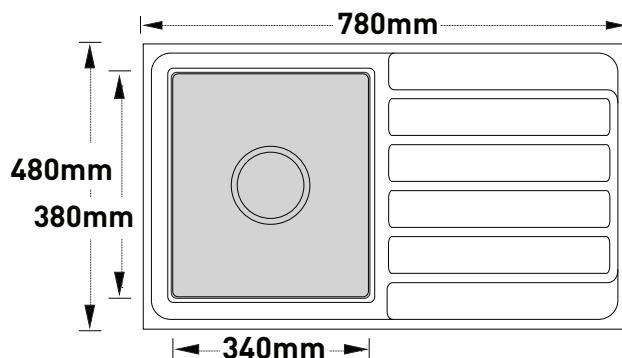

780MM SINGLE BOWL TOPMOUNT KITCHEN SINK

- Premium 1.2mm Satina Finish Stainless Steel
- Modern Square Designer Look
- Handmade - Extra Strong

Premium Single Bowl + Drainer Topmount Kitchen Sink - 780mm

Features

- Modern Square Designer Look
- Handmade Stainless Steel Single Bowl and Drainer Tray
- Stainless Steel (Lightly Brushed Satina Finish)
- Extra Strong 1.2mm AISI-304 18/10 Grade Standard
- Handmade Tight Corner Radius Bowl
- Designer Waste & Plug Supplied
- Easy Clean Rounded Corners

Dimensions

External Dimensions (LxWxD):

780mm x 480mm x 210mm

Bowl Size (LxW):

340mm x 380mm

Available in either left or right hand bowl orientations