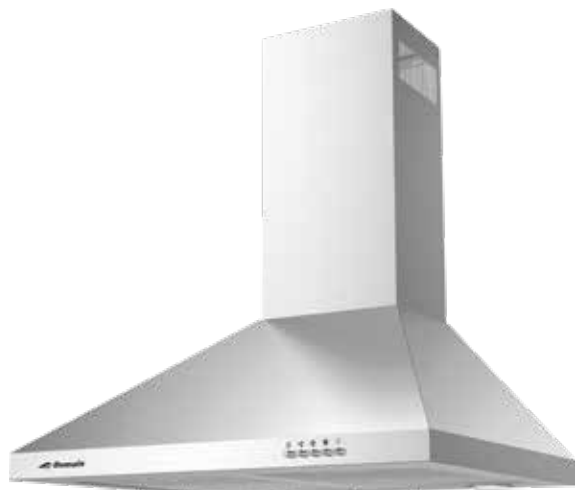

60CM TAPERED CANOPY RANGEHOOD

- Huge 750 m³/h Airflow
- Stylish Stainless Steel Design
- Dishwashable Filters

Powerful Stainless Steel Tapered Canopy Rangehood - 600mm

Features

- Wall Mounted Canopy
- Stylish Stainless Steel Design
- Push Button Controls
- 210w Large Barrel Motor
- 750m³/h Air Flow
- Triple Speed Fan
- Twin 2W LED Lights
- 5 Layer Aluminium Filters
- Premium Dishwashable Filters
- 150mm Diameter Outlet
- Stainless Steel Telescopic Flue Extendable to 1.0m

Charcoal filters are sold separately (required in re-circulating use)

Dimensions (WxDxH):

600mm x 480mm x 638-1000mm (Extendable Flue)