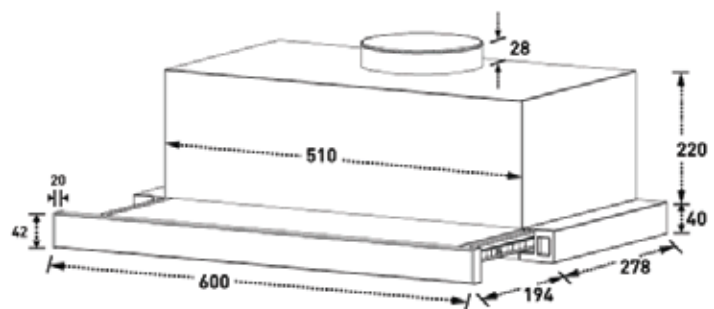

SLP-6000A

60CM SLIDE OUT RANGEHOOD

- Huge 750 m³/h Airflow
- Dual Bright 40W Lamps
- Powerful 210W Barrell Motor

High Power Stainless Steel Slide Out Rangehood - 600mm

Features

- Slide Out
- Auto On/Off Switch
- Slimline Stainless Steel 40mm Fascia
- 210w Barrel Motor
- 2 X 40W Lamps
- Dual Speed Fan
- 750m³/h Air Flow
- Dual Five Layer Aluminium Filters
- Dishwashable Filters
- 150mm Diameter Outlet

Dimensions (WxDxH):

600mm x 278mm x 260mm

Charcoal filters are sold separately
(required in re-circulating use)