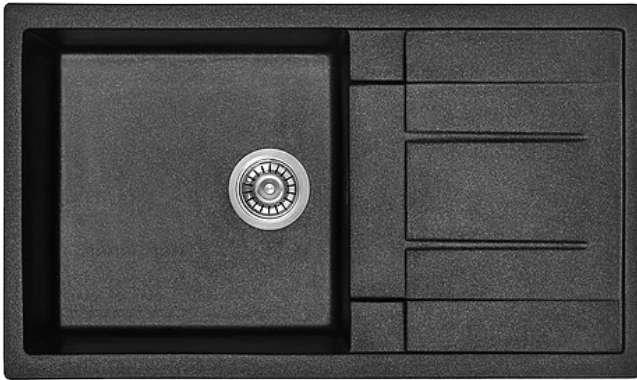

860MM SINGLE BOWL TOPMOUNT GRANITE SINK

- 9mm Granite Composite Modern Designer Style
- Durable Scratch Resistant
- Easy Clean Corners

Single Bowl + Drainer Black Granite Topmount Kitchen Sink - 860mm

Features

- Single Bowl and Drainer
- Black Granite Composite (80% Granite)
- Stylish Straight Line Bowl Design
- Easy Clean Rounded Corners
- Heavy Duty Heat Resistance
- Super Durable & Scratch Resistant
- Side Waste Position (increased storage space below sink)
- Hygienic and Food Safe
- Designer Waste & Plug Supplied
- Semi Pre-drilled Tap Hole (diam: 35mm)
- Extremely solid - Thickness 9mm
- Silk Textured Surface

Dimensions

External Dimensions (LxWxD):

860mm x 500mm x 205mm

Bowl Size (LxW):

430mm x 435mm

Available to install in either left or right hand bowl orientations