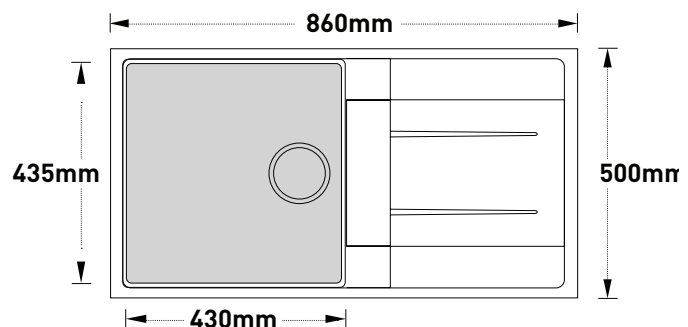

860MM SINGLE BOWL TOPMOUNT GRANITE SINK

- 9mm Granite Composite Modern Designer Style
- Durable Scratch Resistant
- Easy Clean Corners

Single Bowl + Drainer Black Granite Topmount Kitchen Sink - 860mm

Features

- Single Bowl and Drainer
- Black Granite Composite (80% Granite)
- Stylish Straight Line Bowl Design
- Easy Clean Rounded Corners
- Heavy Duty Heat Resistance
- Super Durable & Scratch Resistant
- Side Waste Position (increased storage space below sink)
- Hygienic and Food Safe
- Designer Waste & Plug Supplied
- Semi Pre-drilled Tap Hole (diam: 35mm)
- Extremely solid - Thickness 9mm
- Silk Textured Surface

Dimensions

External Dimensions (LxWxD):

860mm x 500mm x 205mm

Bowl Size (LxW):

430mm x 435mm

Available to install in either left or right hand bowl orientations