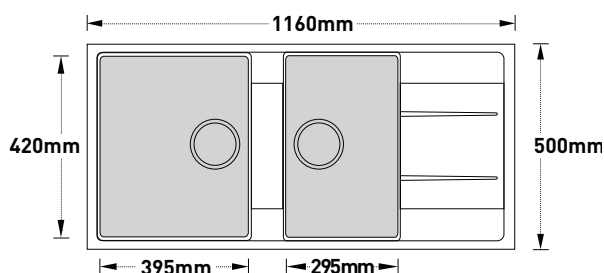

Features

- 1 + 3/4 Bowls and Drainer
- Black Granite Composite (80% Granite)
- Stylish Straight Line Bowl Design
- Easy Clean Rounded Corners
- Heavy Duty Heat Resistance
- Super Durable & Scratch Resistant
- Side Waste Position (increased storage space below sink)
- Hygienic and Food Safe
- Designer Waste & Plug Supplied
- Semi Pre-drilled Tap Hole (diam: 35mm)
- Extremely solid - Thickness 9mm
- Silk Textured Surface

Dimensions

External Dimensions (LxWxD):

1160mm x 500mm x 205mm

Main Bowl Size (LxW):

395mm x 420mm

Second Bowl Size (LxW):

295mm x 420mm

Available to install in either left or right hand bowl orientations