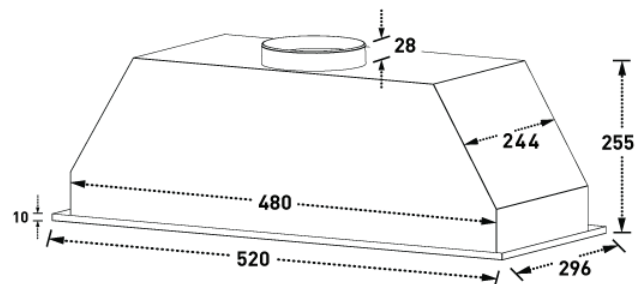

## 52CM UNDER MOUNT RANGEHOOD

- Huge 750 m<sup>3</sup>/h Airflow
- Dual 2W LED Lamps
- Strong 210W Barrell Motor

## Powerful Stainless Steel Under Mount Rangehood - 520mm

### Features

- Sleek Inbuilt Undermount Design
- Push Button Controls
- 210w Large Barrel Motor
- 2 X 2W Multi-bulb LEDs
- Three Speed Fan
- Stainless Steel Fascia Panel
- 750m<sup>3</sup>/h Air Flow
- Premium Designer Aluminium Filter
- Dishwashable Filter
- 150mm Diameter Outlet

### Dimensions (WxDxH):

520mm x 296mm x 255mm

Charcoal filters are sold separately  
(required in re-circulating use)