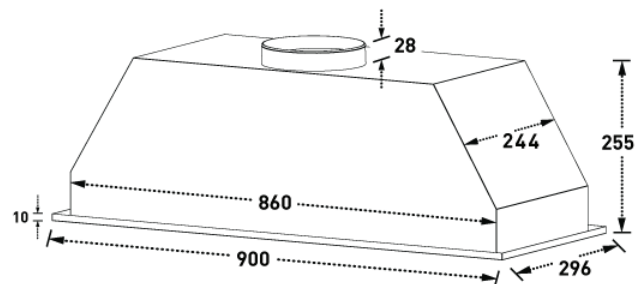

90CM UNDER MOUNT RANGEHOOD

- Huge 750 m³/h Airflow
- Dual 2W LED Lamps
- Strong 210W Barrell Motor

Powerful Stainless Steel Under Mount Rangehood - 900mm

Features

- Sleek Inbuilt Undermount Design
- Push Button Controls
- 210w Large Barrel Motor
- 2 X 2W Multi-bulb LEDs
- Three Speed Fan
- Stainless Steel Fascia Panel
- 750m³/h Air Flow
- Premium Designer Aluminium Filter
- Dishwashable Filter
- 150mm Diameter Outlet

Dimensions (WxDxH):

900mm x 296mm x 255mm

Charcoal filters are sold separately
(required in re-circulating use)