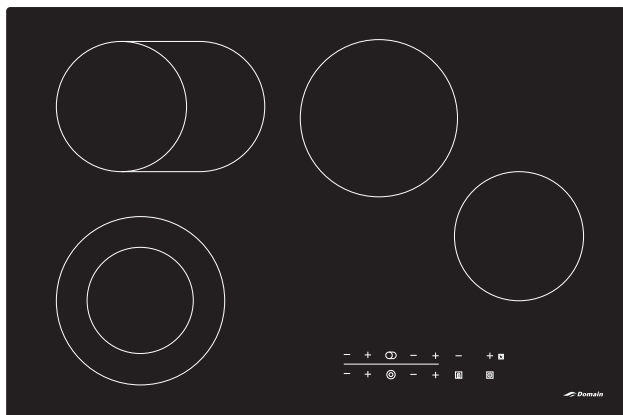

77CM CERAMIC ELECTRIC COOKTOP

- 9 Stage Power Setting
- Premium Easy Clean Ceramic Glass
- Child Safety Lock Function

Ceramic Touch Control Glass Electric Cooktop - 770mm

Features

- 4 Hot Plates including 1 Double Ring and 1 Dual Zone Burner
- Thermostat
- Residual Heat Indicator
- Easy to Clean
- Easy to Use Touch Controls
- 9 Stage Power Setting
- Child Safety Lock
- Timer
- SAA Approved

Technical Information

Front Left Burner
2200W

Rear Left Burner
2000W

Front Right Burner
1200W

Rear Right Burner
1800W

Maximum Load at 230V
7200W

Dimensions (WxDxH):

External : 770mm x 520mm x 55mm

Cut Out : 750mm x 490mm