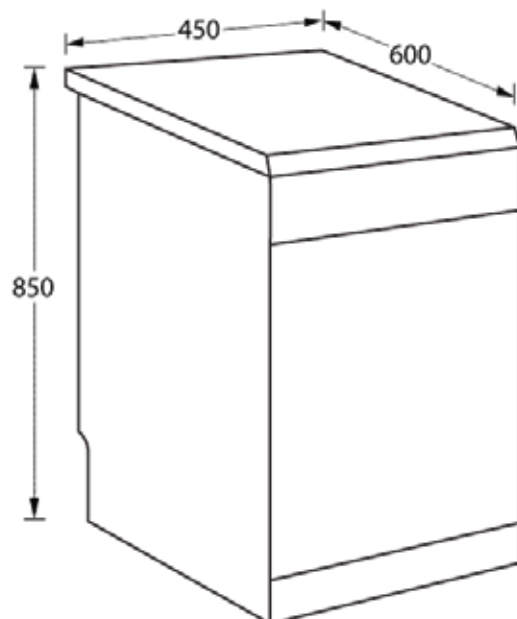

## 45CM STAINLESS STEEL DISHWASHER

- Stylish Slimline Design
- Fits Full 8 Place Settings
- Adjustable Height Racking

### Slimline 9 Place Setting Stainless Steel Dishwasher - 448mm

#### Dimensions (WxDxH) :

450mm x 600mm x 850mm

PH: (03) 9763 8988

WWW.DOMAINAPPLIANCES.COM.AU