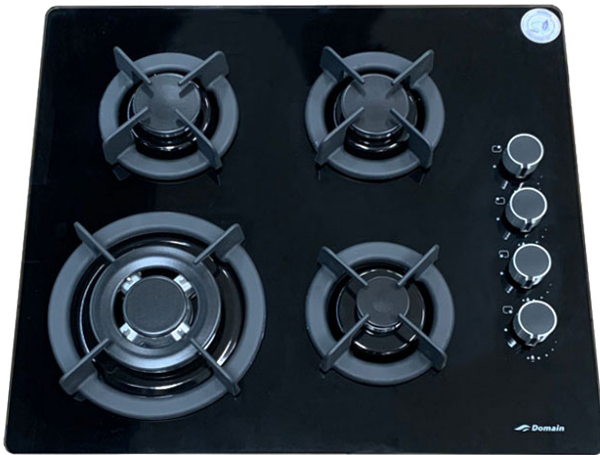

60CM GAS ON GLASS COOKTOP

- Cast Iron Trivets
- Powerful Triple Ring Wok Burner
- Stylish Black Glass Base

Gas on Glass Cooktop + Wok Burner + FFD - 600mm

Features

- 4 Burners
- Stylish Tempered Glass Base
- Flame Failure Device
- Triple Ring Wok Burner
- Cast Iron Trivets
Italian Burners
- Electric Ignition Under Knob
- Side Knob Controls
- Flat Glass Design for Ease of Cleaning
- AGA Approved
- Appliance Fitted with 10amp
3 Pin Plug

LPG jets available on request.

Technical Information

Triple Ring Wok Burner
12.3 Mj/h

Rapid Burner
11.0 Mj/h

Semi Rapid Burner
6.5 Mj/h

Auxiliary Burner
3.8 Mj/h

Dimensions (WxDxH):

External : 600mm x 520mm x 60mm

Cut Out : 553mm x 473mm