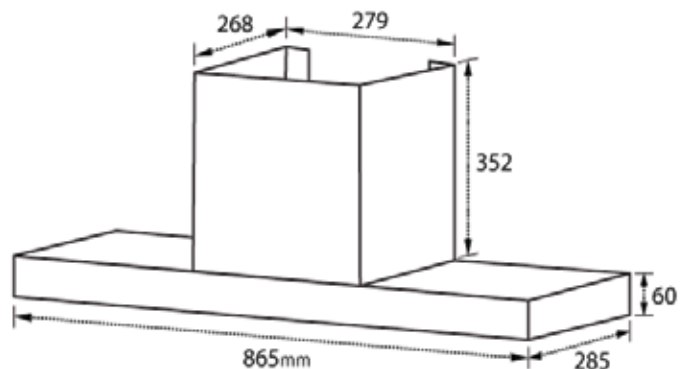

87CM UNDER MOUNT RANGEHOOD

- Massive 1000 m³/h Airflow
- Powerful 320W DieCast Barrell Motor
- Dual 2W LED Lamps

Powerful Integrated Under Mount Rangehood - 865mm

Features

- Sleek Integrated Under Mount Design
- Perfect for 90cm Cabinet
- Classic White Finish Matching Under Cabinetry
- Push Button Controls
- Powerful Die Cast 320w Large Barrel Motor
- Huge 1000m³/h Air Flow
- Triple Speed Fan
- Dual 2.0W LED Lights
- Five Layer Aluminium Filters
- Premium Dishwashable Filters
- 150mm Diameter Outlet

Dimensions (WxDxH):

865mm x 285mm x 412mm

Charcoal filters are sold seperately
(required in re-circulating use)