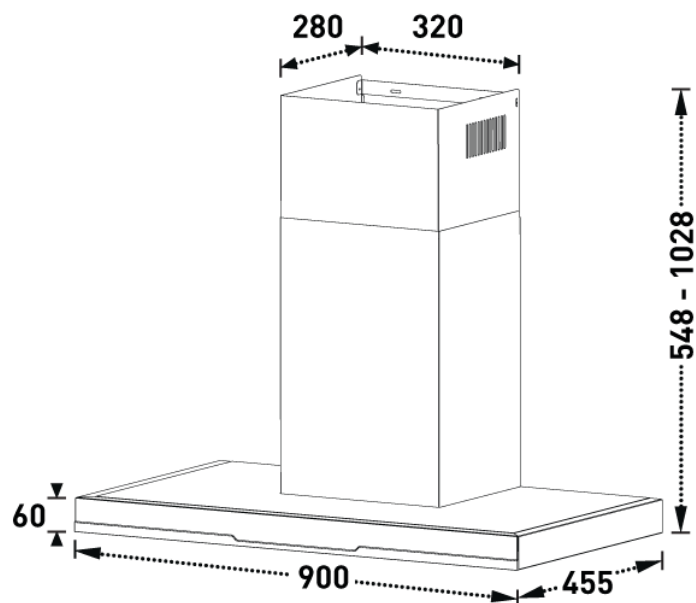

90CM FLAT CANOPY RANGEHOOD

- Massive 1000 m³/h Airflow Capacity
- Stylish Black Glass Fascia
- Premium Touch Controls + Digital Display & Timer

Powerful Flat Canopy Rangehood with LED Light Panel - 900mm

Features

- Wall Mounted
- Stylish Flat Stainless Steel Design
- Designer Black Glass Fascia
- Powerful Die Cast Aluminium 320W Large Barrel Motor
- Huge 1000m³/h Air Flow
- Triple Speed Fan + Turbo Mode
- Premium Touch Controls with Digital Display
- Large Bright 8W LED Light Panel
- 99 Minute Timer
- 5 Layer Aluminium Filters
- Premium Dishwashable Filters
- Designer Hinged Baffle Plate
- 150mm Diameter Outlet
- Stainless Steel Telescopic Flue extendable to 1.0m

Dimensions (WxDxH):

900mm x 455mm x 548-1028mm (Extendable Flue)

Charcoal filters are sold separately (required in re-circulating use)