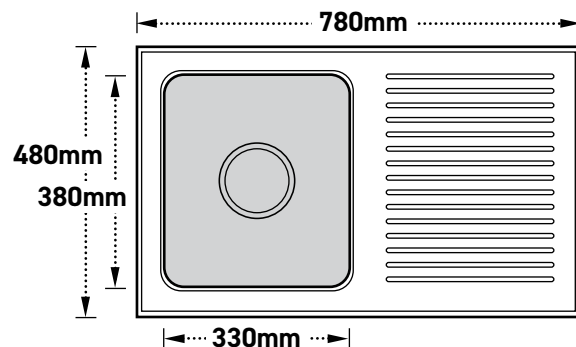

Features

- Single Bowl and Drainer
- Stainless Steel Sink (Polished Finish)
- 0.8mm AISI304 18/10 Grade Stainless Steel
- Designer Straight Line Design Drainer
- Overall Width: 780mm
- Designer Waste & Plug Supplied
- Easy Clean Rounded Corners

Dimensions

External Dimensions (LxWxD):

780mm x 480mm x 170mm

Main Bowl Size (LxWxD):

330mm x 380mm x 170mm

Cutout Dimensions (LxW):

750mm x 450mm

Available in either left or right hand bowl orientations