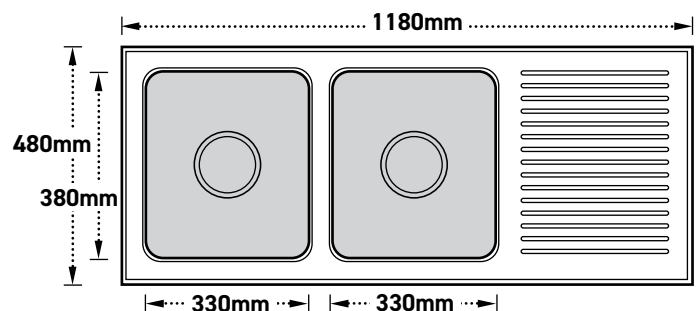

##### External Dimensions (LxWxD):

1180mm x 480mm x 170mm

##### Main Bowl Size (LxWxD):

330mm x 380mm x 170mm

##### Second Bowl Size (LxWxD):

330mm x 380mm x 170mm

##### Cutout Dimensions (LxW):

1150mm x 450mm

Available in either left or right hand bowl orientations