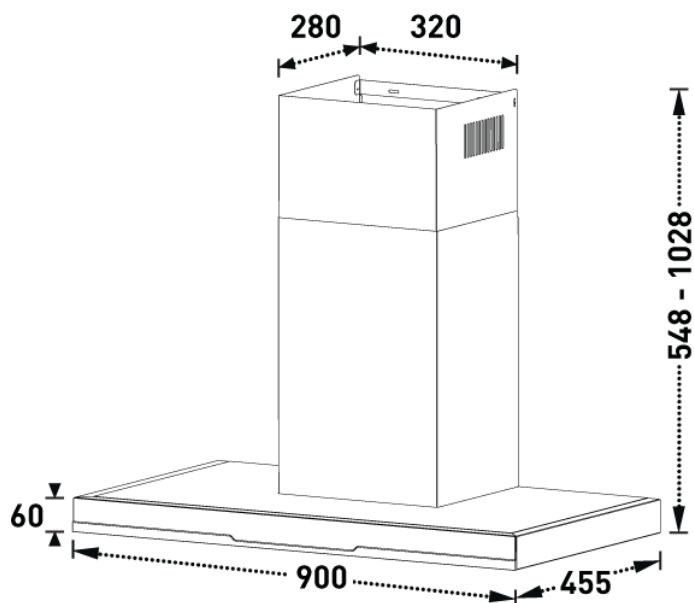

## 90CM FLAT CANOPY RANGEHOOD

- Massive 1000 m<sup>3</sup>/h Airflow Capacity
- Stylish Black Glass & Stainless Steel Fascia
- Premium Touch Controls + Digital Display & Timer

## Powerful Stainless Steel Flat Canopy Rangehood - 900mm

### Features

- Wall Mounted
- Stylish Flat Stainless Steel Design
- Designer Black Glass Fascia
- Powerful Die Cast Aluminium 320W Large Barrel Motor
- Huge 1000m<sup>3</sup>/h Air Flow
- Triple Speed Fan + Turbo Mode
- Premium Touch Controls with Digital Display
- Bright 1.5W LED Strip Light
- 99 Minute Timer
- 5 Layer Aluminium Filters
- Premium Dishwashable Filters
- Designer Hinged Baffle Plate
- 150mm Diameter Outlet
- Stainless Steel Telescopic Flue extendable to 1.0m

### Dimensions (WxDxH):

900mm x 455mm x 548-1028mm (Extendable Flue)

Charcoal filters are sold separately (required in re-circulating use)