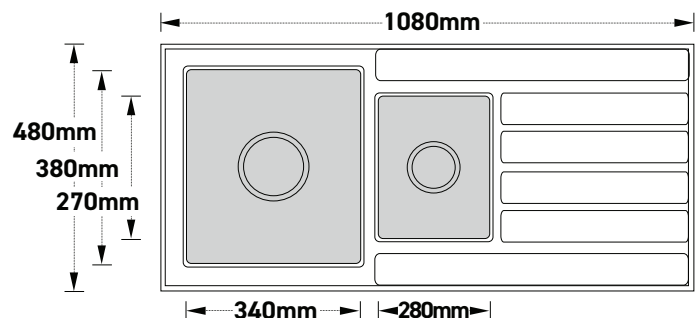

#### Dimensions

##### External Dimensions (LxWxD):

1080mm x 410mm x 210mm

##### Main Bowl Size (LxW):

340mm x 380mm

##### Second Bowl Size (LxW):

280mm x 270mm

Available in either left or right hand bowl orientations

PH: (03) 9763 8988

[WWW.DOMAINAPPLIANCES.COM.AU](http://WWW.DOMAINAPPLIANCES.COM.AU)