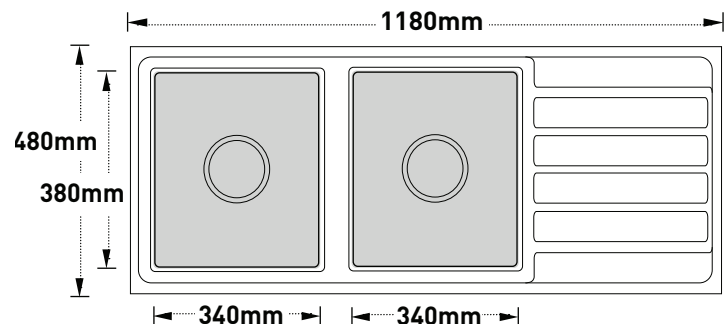

#### Dimensions

##### External Dimensions (LxWxD):

1180mm x 480mm x 210mm

##### Main Bowl Size (LxW):

340mm x 380mm

##### Second Bowl Size (LxW):

340mm x 380mm

Available in either left or right hand bowl orientations