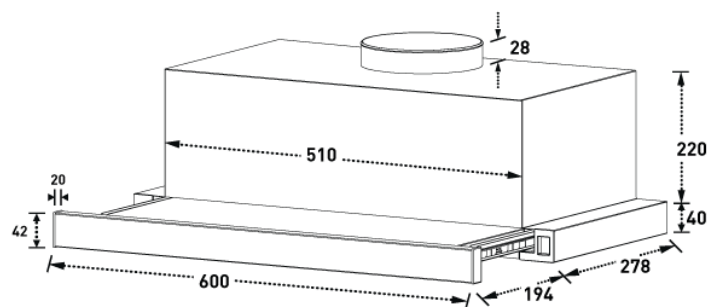

POWERFUL 60CM SLIDE OUT RANGEHOOD

- Huge 750 m³/h Airflow
- Bright 2W LED Lamp
- Powerful 210W Barrell Motor

High Power Stainless Steel Slide Out Rangehood - 600mm

Features

- Slide Out
- Auto On/Off Switch
- Slimline Stainless Steel 40mm Fascia
- 210w Barrel Motor
- 2W LED Lamp
- Dual Speed Fan
- 750m³/h Air Flow
- Dual Five Layer Aluminium Filters
- Dishwashable Filters
- 150mm Diameter Outlet
- 10 Amp Plug - Plugs Into a Standard Powerpoint

Dimensions (WxDxH):

600mm x 278mm x 260mm

Charcoal filters are sold separately
(required in re-circulating use)