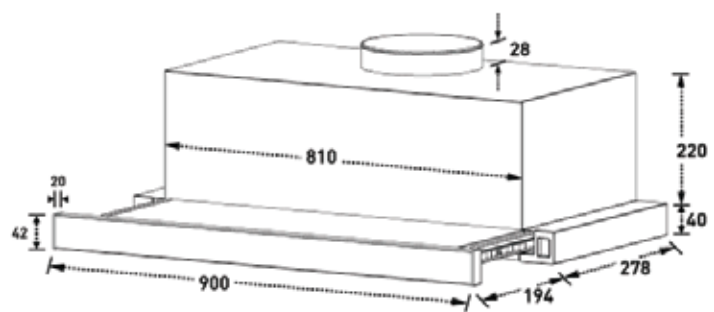

### High Power Stainless Steel Slide Out Rangehood - 900mm

---

#### Features

- Slide Out
- Auto On/Off Switch
- Slimline Stainless Steel 40mm Fascia
- 210w Barrel Motor
- 2 X 40W Lamps
- Dual Speed Fan
- 750m<sup>3</sup>/h Air Flow
- Dual Five Layer Aluminium Filters
- Dishwashable Filters
- 150mm Diameter Outlet

#### Dimensions (WxDxH):

900mm x 278mm x 260mm

Charcoal filters are sold separately  
(required in re-circulating use)