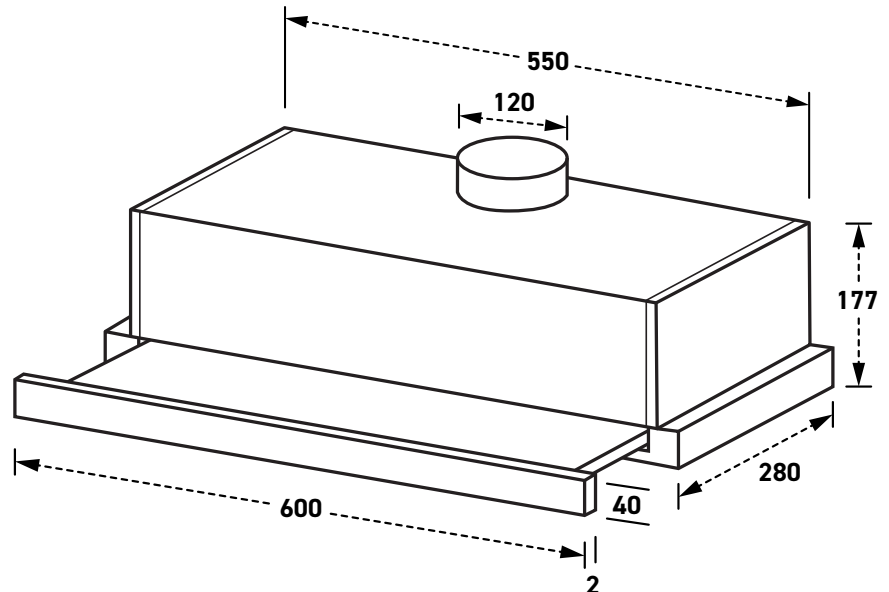

60CM SLIDE OUT RANGEHOOD

- Easy Slide Out Operation
- Slimline Design for Restricted Spaces
- Stainless Steel Front Fascia

In Built Stainless Steel Slide Out Rangehood - 600mm

Features

- Slide Out
- Auto On/Off Switch
- Slimline Stainless Steel 40mm Fascia
- Twin Motor
- 2 x 25W Lamps
- Dual Speed Fan
- 440m³/h Air Flow
- Dual Five Layer Aluminium Filters
- Dishwashable Filters
- 120mm Diameter Outlet

Dimensions

Charcoal filters are sold separately
(required in re-circulating use)