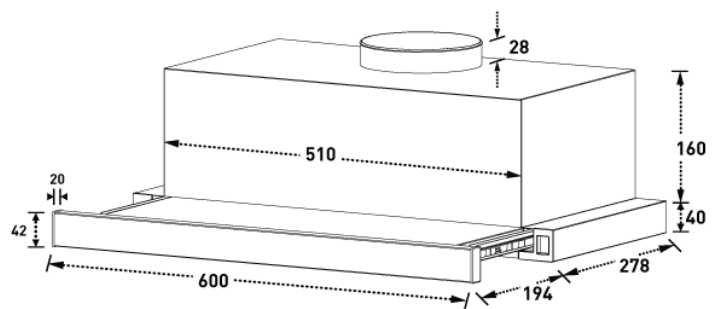

60CM SLIDE OUT RANGEHOOD

- Strong 500m³/h Airflow
- Bright 2W LED Lamp
- Efficient 65W Barrell Motor

In Built Stainless Steel Slide Out Rangehood - 600mm

Features

- Slide Out
- Auto On/Off Switch
- Slimline Stainless Steel 40mm Fascia
- 65w Barrel Motor
- Bright 2W LED Lamp
- Dual Speed Fan
- 500m³/h Air Flow
- Dual Five Layer Aluminium Filters
- Dishwashable Filters
- 150mm Diameter Outlet

Dimensions (WxDxH):

600mm x 278mm x 200mm

Charcoal filters are sold separately
(required in re-circulating use)