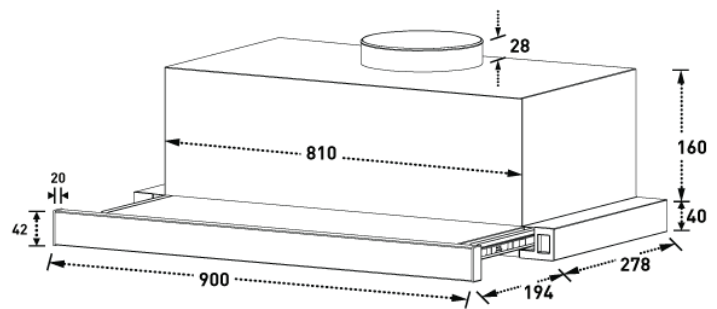

90CM SLIDE OUT RANGEHOOD

- Strong 500m³/h Airflow
- Bright 2W LED Lamps
- Efficient 65W Barrell Motor

In Built Stainless Steel Slide Out Rangehood - 900mm

Features

- Slide Out
- Auto On/Off Switch
- Slimline Stainless Steel 40mm Fascia
- 65w Barrel Motor
- Dual Bright 2W LED Lamps
- Dual Speed Fan
- 500m³/h Air Flow
- Dual Five Layer Aluminium Filters
- Dishwashable Filters
- 150mm Diameter Outlet

Dimensions (WxDxH):

900mm x 278mm x 200mm

Charcoal filters are sold separately
(required in re-circulating use)