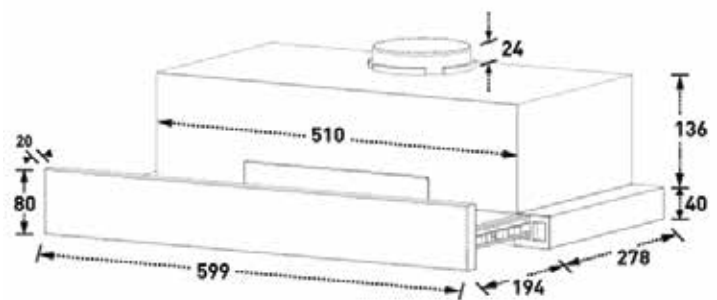

60CM RECIRCULATING SLIDE OUT RANGEHOOD

- Strong 500m³/h Airflow
- Dual Bright 40W Lamps
- Efficient 65W Barrell Motor

In Built Recirculating Slide Out Rangehood - 600mm

Features

- Slide Out
- Auto On/Off Switch
- Stainless Steel Fascia
- Ducted or Front Recirculating
- 65w Barrel Motor
- 2 X 40W Lamps
- Dual Speed Fan
- 500m³/h Air Flow
- Dual Five Layer Aluminium Filters
- Dishwashable Filters
- 150mm Diameter Outlet

Dimensions (WxDxH):

600mm x 278mm x 176mm

Charcoal filters are sold separately
(required in re-circulating use)